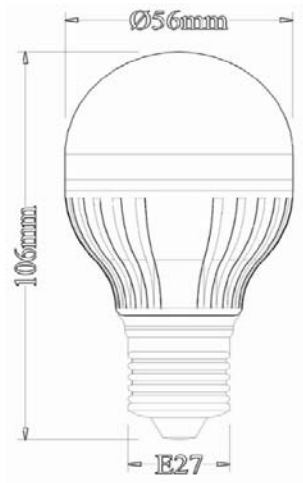

Helios

Technical Drawing

©2012 U-Tron (Beijing) Electronics Co., LTD

All rights reserved

Specifications are subject to change without notice

15-Feb-12

data subject to change

www.u-tron.com